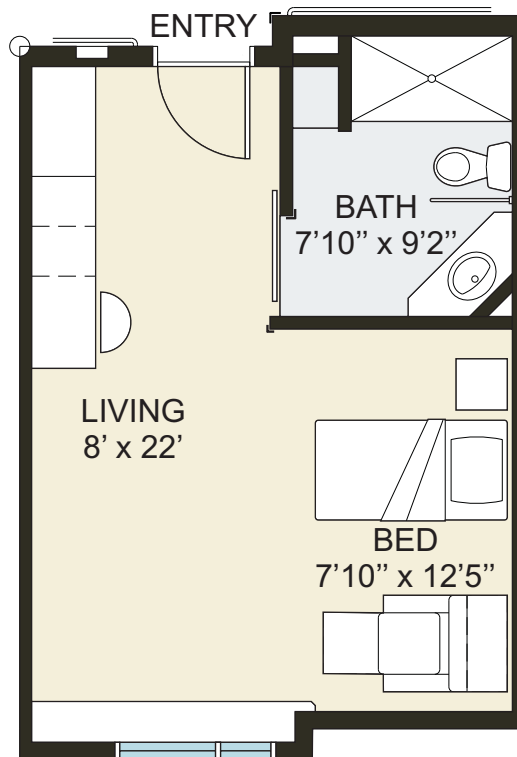

POINTS WEST LIVING

COLD LAKE

Apartment Suite - 1A

Resident Room - No lift

380 sq. ft (gross area)

340 sq. ft (net area)

SCALE 1:75

ROCKLIFF
PIERZCHAJLO