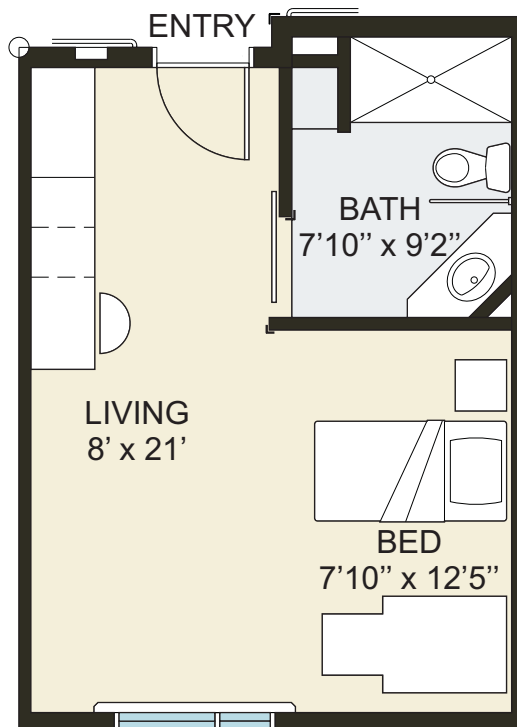

## LIVING

COLD LAKE

## Apartment Suite - 1B

Resident Room - No lift

370 sq. ft (gross area)

320 sq. ft (net area)

SCALE 1:75

ROCKLIFF  
PIERZCHAJLO

Architects & Planners Ltd