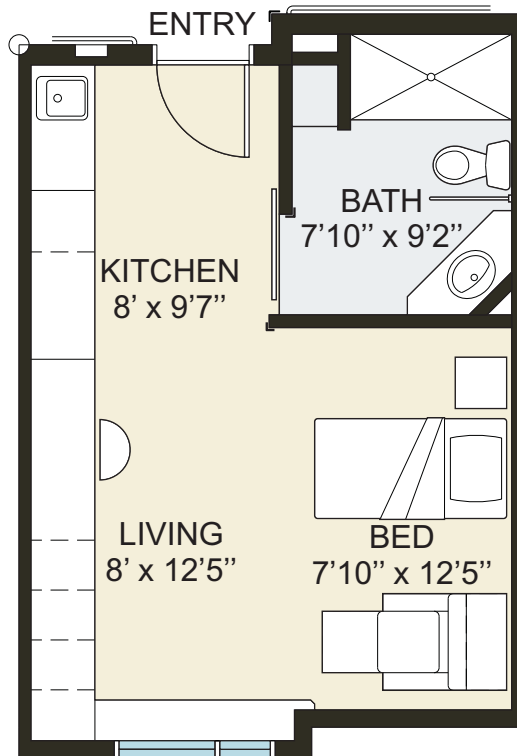

POINTS WEST LIVING

COLD LAKE

Apartment Suite - 2A

Resident Room - No lift

380 sq. ft (gross area)

340 sq. ft (net area)

SCALE 1:75

ROCKLIFF
PIERZCHAJLO