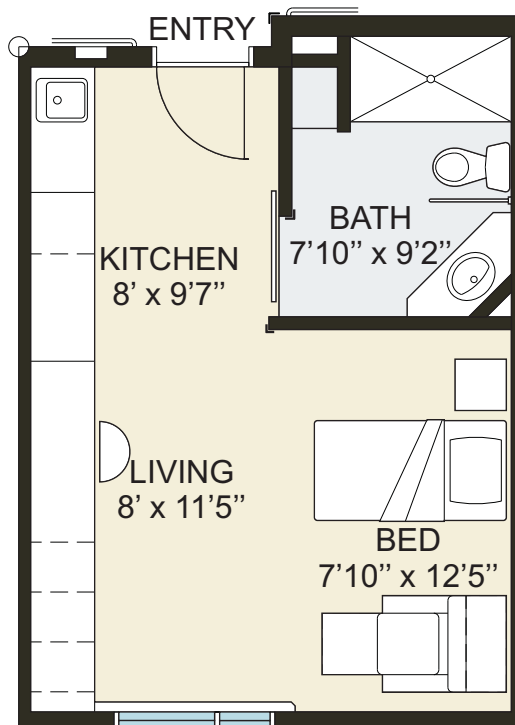

## Apartment Suite - 2B

Resident Room - No lift

370 sq. ft (gross area)

320 sq. ft (net area)

SCALE 1:75

ROCKLIFF  
PIERZCHAJLO

Architects & Planners Ltd