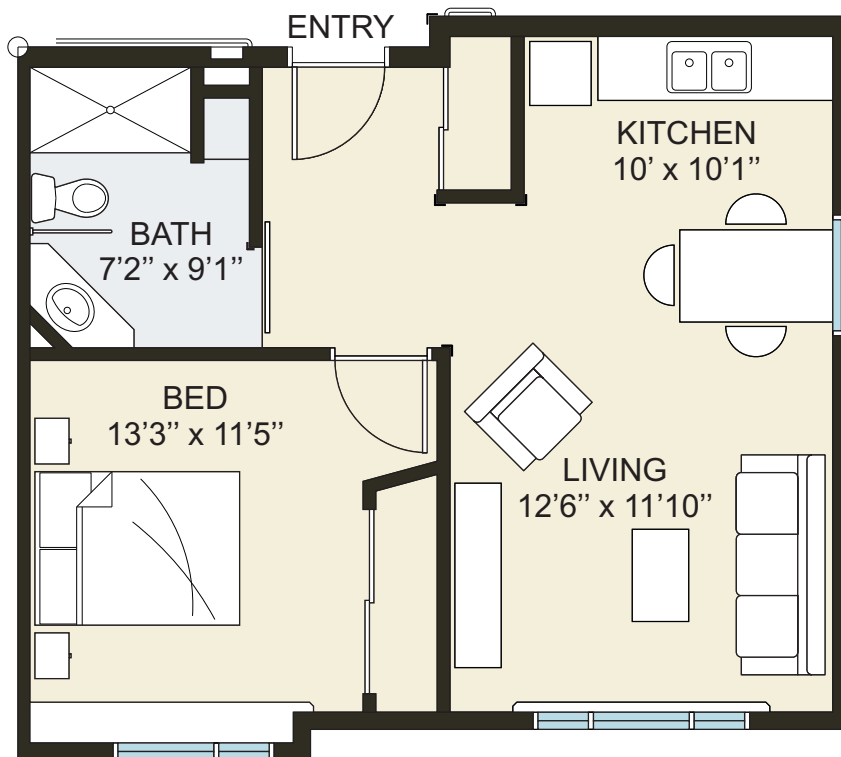

POINTS WEST LIVING

COLD LAKE

Apartment Suite - 1D

Resident Room - 1 Bedroom Suite

640 sq. ft (gross area)

550 sq. ft (net area)

SCALE 1:75

ROCKLIFF
PIERZCHAJLO