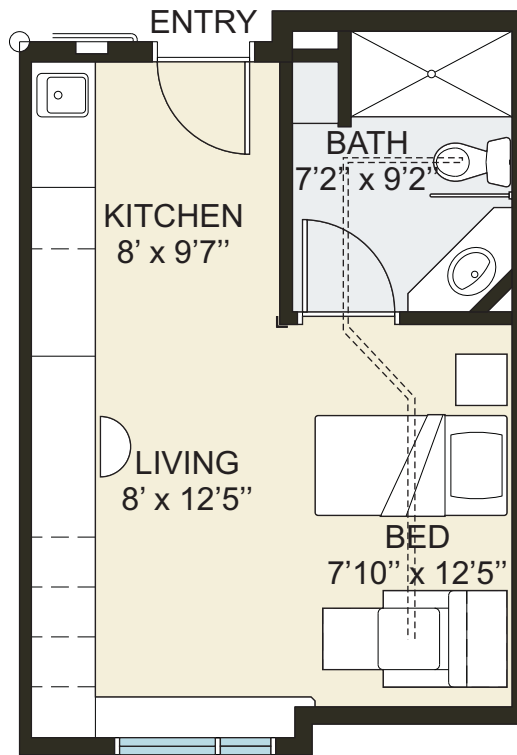

POINTS WEST LIVING

COLD LAKE

Apartment Suite - 2C

Resident Room - With Lift

380 sq. ft (gross area)

340 sq. ft (net area)

SCALE 1:75

ROCKLIFF
PIERZCHAJLO