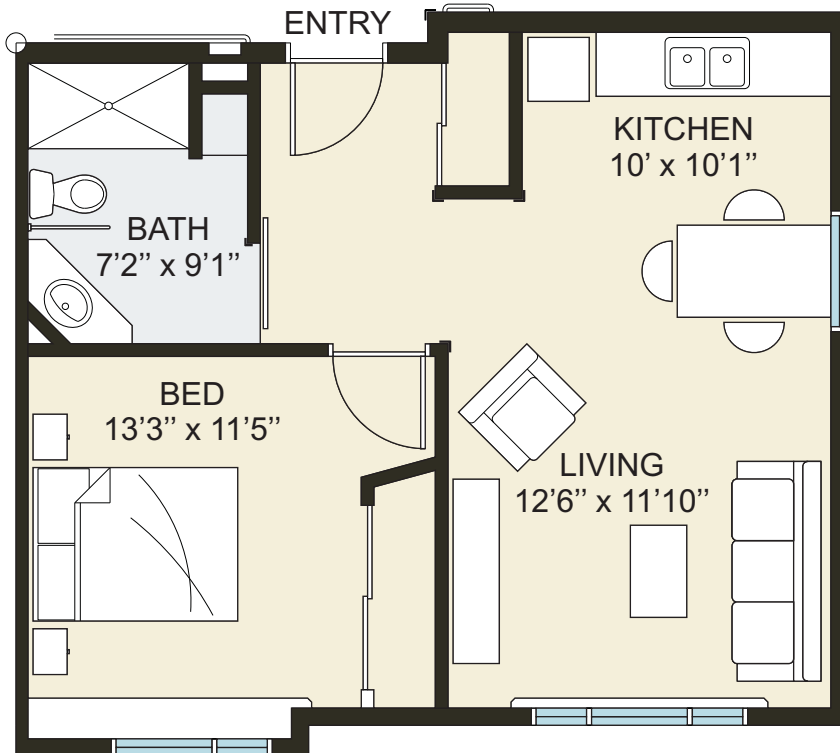

POINTS WEST

LIVING

COLD LAKE

Apartment Suite - 2D

Resident Room - 1 Bedroom Suite

640 sq. ft (gross area)

550 sq. ft (net area)

SCALE 1:75