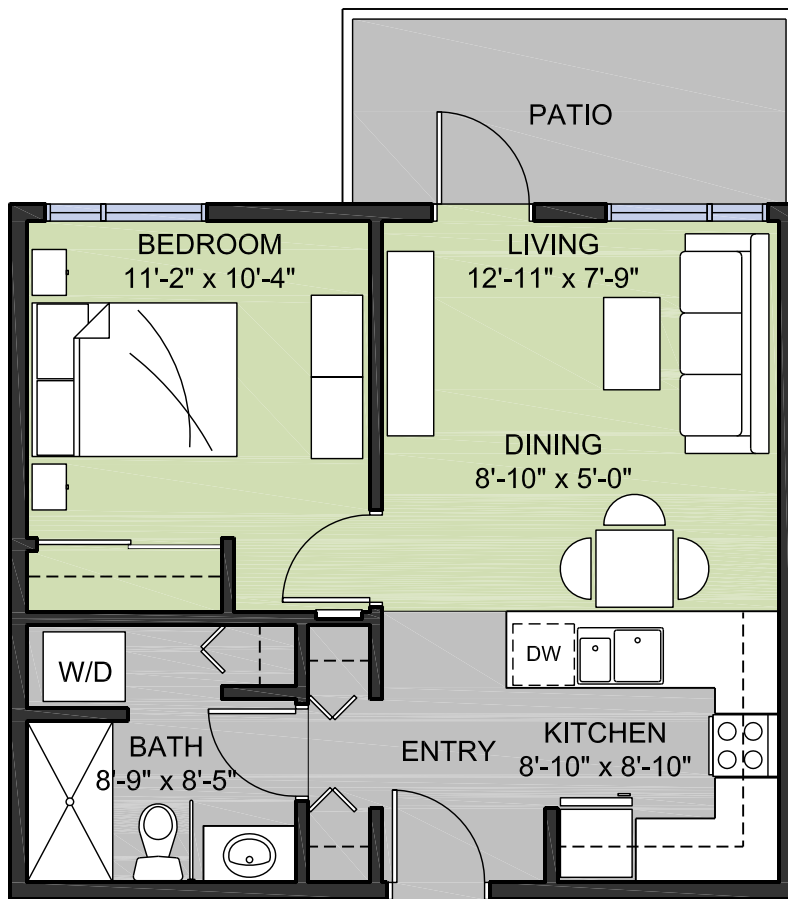

POINTS WEST

LIVING

STETTTLER

APARTMENT SUITE - **A**

One Bedroom Unit
580 sq ft (gross area)
520 sq ft (net area)

SCALE 1:75

ROCKLIFF
PIERZCHAJLO

Architects & Planners Ltd