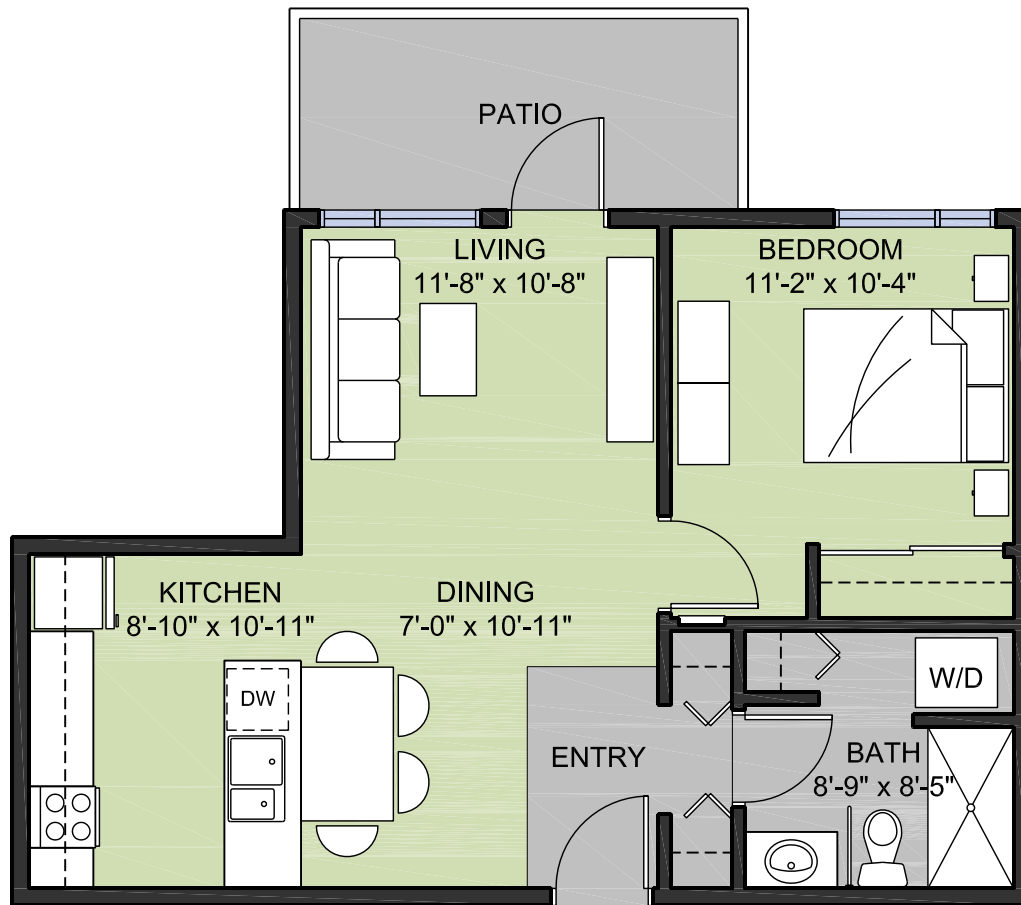

POINTS WEST

LIVING

STETTTLER

APARTMENT SUITE - **C**

One Bedroom Unit
660 sq ft (gross area)
590 sq ft (net area)

SCALE 1:75

ROCKLIFF
PIERZCHAJLO

Architects & Planners Ltd