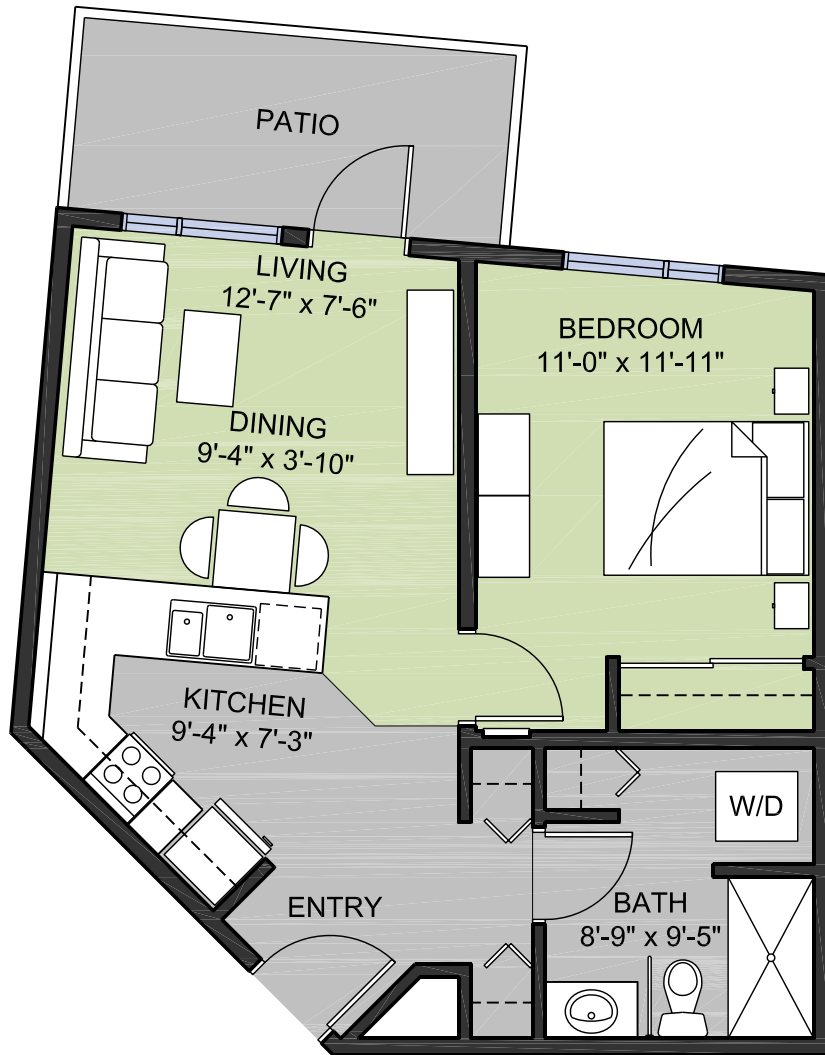

POINTS WEST

LIVING

STETTNER

APARTMENT SUITE - **D**

One Bedroom Unit
640 sq ft (gross area)
570 sq ft (net area)

SCALE 1:75

ROCKLIFF
PIERZCHAJLO

Architects & Planners Ltd