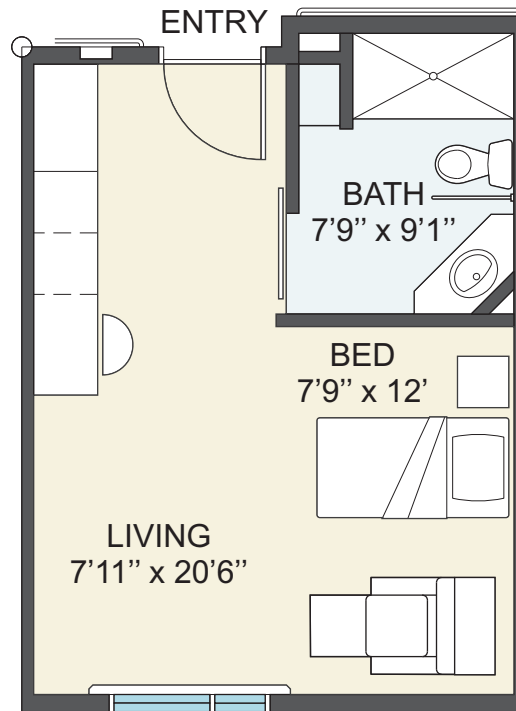

# POINTS WEST LIVING

STETTLER

## RESIDENT ROOM - 1A

No Lift  
24 Units  
360 sq. ft (gross area)  
320 sq. ft (net area)

Scale 1:75

MAIN FLOOR

ROCKLIFF  
PIERZCHAJLO

Architects & Planners Ltd