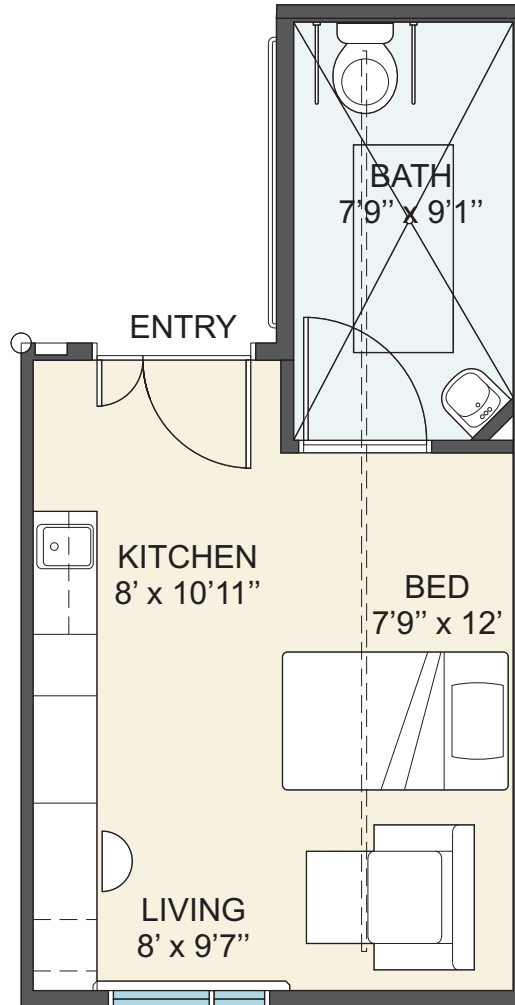

POINTS WEST LIVING

STETTLER

RESIDENT ROOM - 1B

Bariatric room, with lift
2 Units
440 sq. ft (gross area)
400 sq. ft (net area)

Scale 1:75

MAIN FLOOR

ROCKLIFF
PIERZCHAJLO

Architects & Planners Ltd