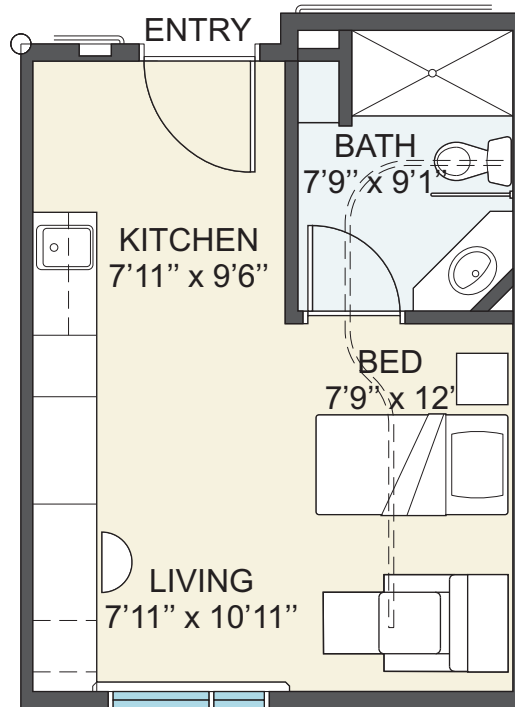

# POINTS WEST LIVING

STETTLER

## RESIDENT ROOM - 2D

Lift  
6 Units  
360 sq. ft (gross area)  
320 sq. ft (net area)

Scale 1:75

SECOND FLOOR

ROCKLIFF  
PIERZCHAJLO

Architects & Planners Ltd