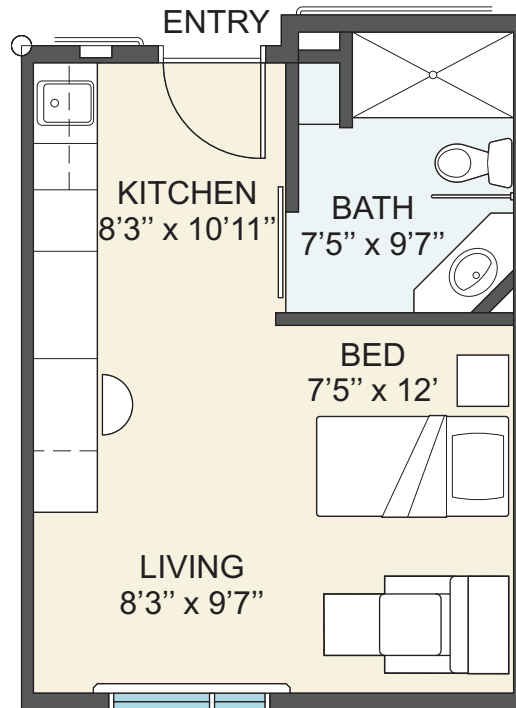

POINTS WEST LIVING

STETTNER

RESIDENT ROOM - 2E

No Lift
50 Units
360 sq. ft (gross area)
320 sq. ft (net area)

Scale 1:75

SECOND FLOOR

ROCKLIFF
PIERZCHAJLO

Architects & Planners Ltd