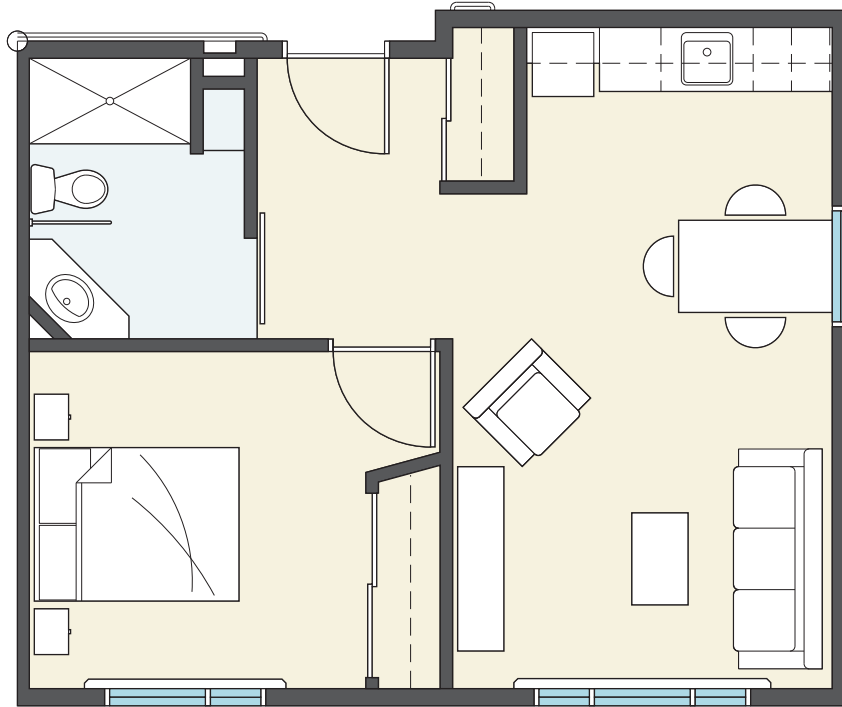

POINTS WEST LIVING

STETTLER

RESIDENT ROOM - 2F

1 Bedroom Suite - No Lift
4 Units
600 sq. ft (gross area)
530 sq. ft (net area)

Scale 1:75

SECOND FLOOR

ROCKLIFF
PIERZCHAJLO

Architects & Planners Ltd